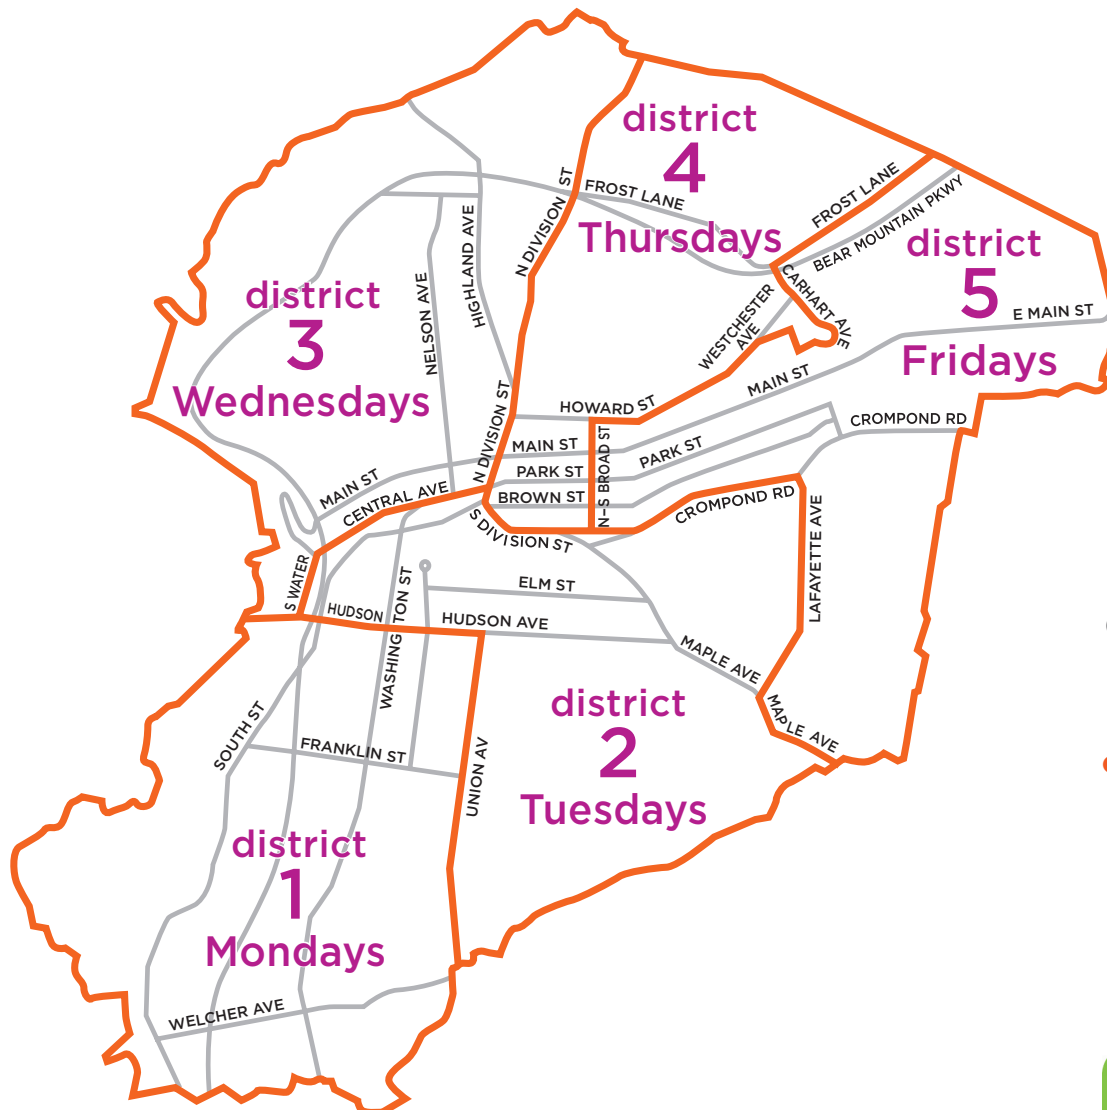

For a cleaner Peekskill, we're making a **CLEAN SWEEP!**

To accommodate the street sweeper so that it can reach the curb, alternate side of the street parking will be in effect in all residential areas where on street parking is presently allowed, one day a week, from April 1st through December 31st, 6 a.m.—11 a.m.

No parking is allowed on the side of the street with **EVEN-NUMBERED** addresses during weeks in which Monday is an **EVEN-NUMBERED** date. The specific day of the week that this rule is in effect depends on the district (see map). For example, in District 1, on the week starting Monday, May 4th, no parking will be allowed on the side of the street with even numbered addresses, between 6 a.m. and 11 a.m.

No parking is allowed on the side of the street with **ODD-NUMBERED** addresses during weeks in which Monday is an **ODD-NUMBERED** date. The specific day of the week that this rule is in effect depends on the district (see map). For example, in District 4, on the week starting Monday, May 25th, no parking will be allowed on the side of the street with odd numbered addresses, between 6 a.m. and 11 a.m.

For residential streets where no on-street parking is allowed, both sides of the street will be cleaned once a week. PLEASE REMOVE ANY DEBRIS FROM THE CURB (rocks, bricks, sticks, milk jugs, etc).

Calendar on reverse:
green- even address
side of street

orange- odd address
side of street

H- holiday: rule not
in effect

Catch the word. Peekskill's going CLEAN.